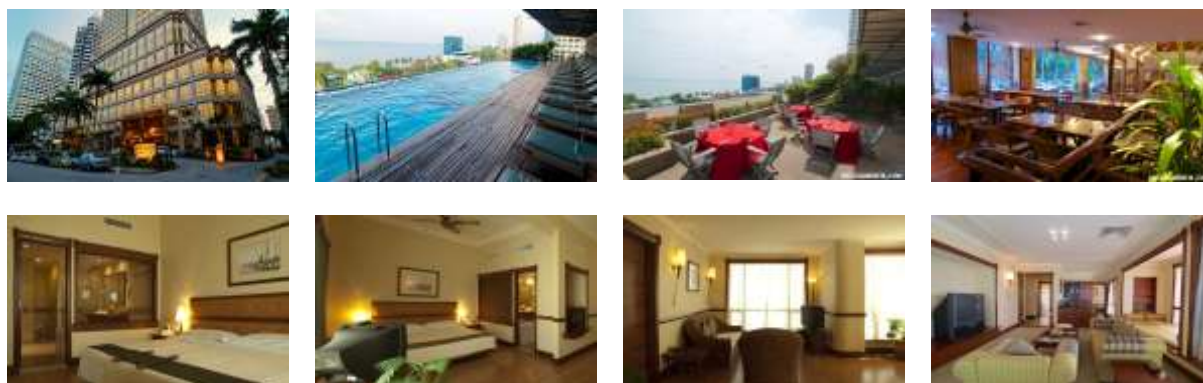

THE NORTHAM ALL SUITE, PENANG

Valid till 31 March 2013 Suite Category	Suite Only	Suite + 1 Breakfast	Suite + 2 Breakfast
Studio Suite	RM 255	RM 275	RM 295
Junior Suite	RM 265	RM 285	RM 305
Deluxe Suite	RM 325	RM 345	RM 365
Deluxe Family 2 Bedroom Suite	RM 825	RM 845	RM 865
Extra Bed	RM 65	RM 65	RM 65

Rates inclusive:

- ❖ Complimentary unlimited usage of high speed internet access in the hotel
- ❖ Coffee and tea making facilities
- ❖ Complimentary covered car park facilities
- ❖ Complimentary access to gymnasium and swimming pool